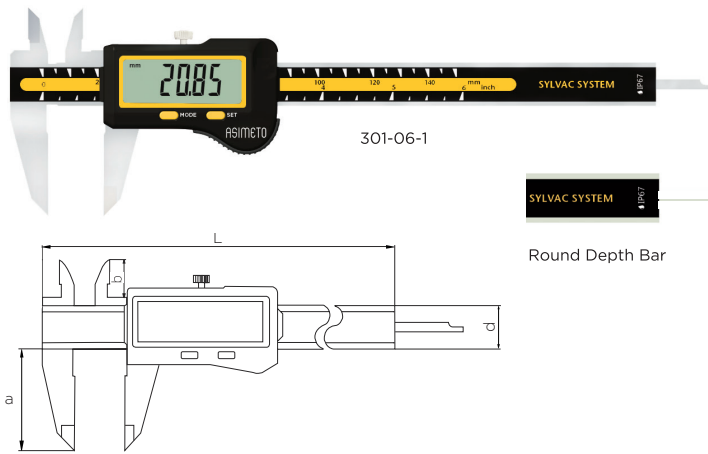

## IP67 Digital Calipers - SYLVAC SYSTEM

301 Series

### FEATURES

- Resolution: .0005" / 0.01mm
- Inch/Metric conversion
- Auto power Off
- Sylvac system
- Protection level IP67

Code No.	Inch		Metric		Remark	Dimensions			
	Range	Accuracy	Range	Accuracy		L	a	b	d
301-06-1	0-6"	±.001"	0-150mm	±0.02mm		234.5mm	40mm	16mm	16mm
301-06-3	0-6"	±.001"	0-150mm	±0.02mm	Round Depth Bar Ø1.5mm	234.5mm	40mm	16mm	16mm
301-08-1	0-8"	±.0015"	0-200mm	±0.03mm		290.5mm	50mm	19mm	16mm
301-12-1	0-12"	±.0015"	0-300mm	±0.03mm		388mm	64mm	19mm	16mm