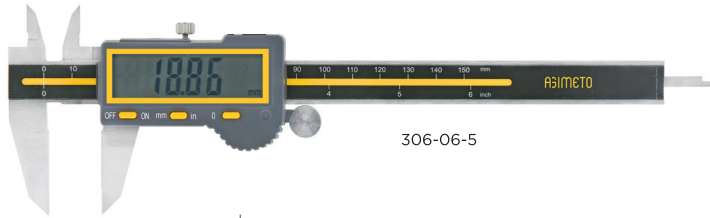

Big Screen Digital Calipers

306 Series

306-06-5

FEATURES

- Resolution: .0005" / 0.01mm
- Large screen: (53.5 x 15.5mm) LCD display area
- Auto power Off, extend battery life
- Inch/Metric conversion
- Memory function: Keep the reading even after the display is turned off

Incremental Type

With Thumb Wheel		Without Thumb Wheel		Inch		Metric		Dimensions		
Code No.	Code No.	Range	Accuracy	Range	Accuracy	L	a	b	c	d
306-06-5	306-06-6	0-6"	±.001"	0-150mm	±0.02mm	236mm	40mm	21mm	16.5mm	16mm
306-08-5	306-08-6	0-8"	±.0015"	0-200mm	±0.03mm	286mm	50mm	24mm	19.5mm	16mm
306-12-5	306-12-6	0-12"	±.0015"	0-300mm	±0.03mm	400mm	60mm	25mm	20.5mm	16mm